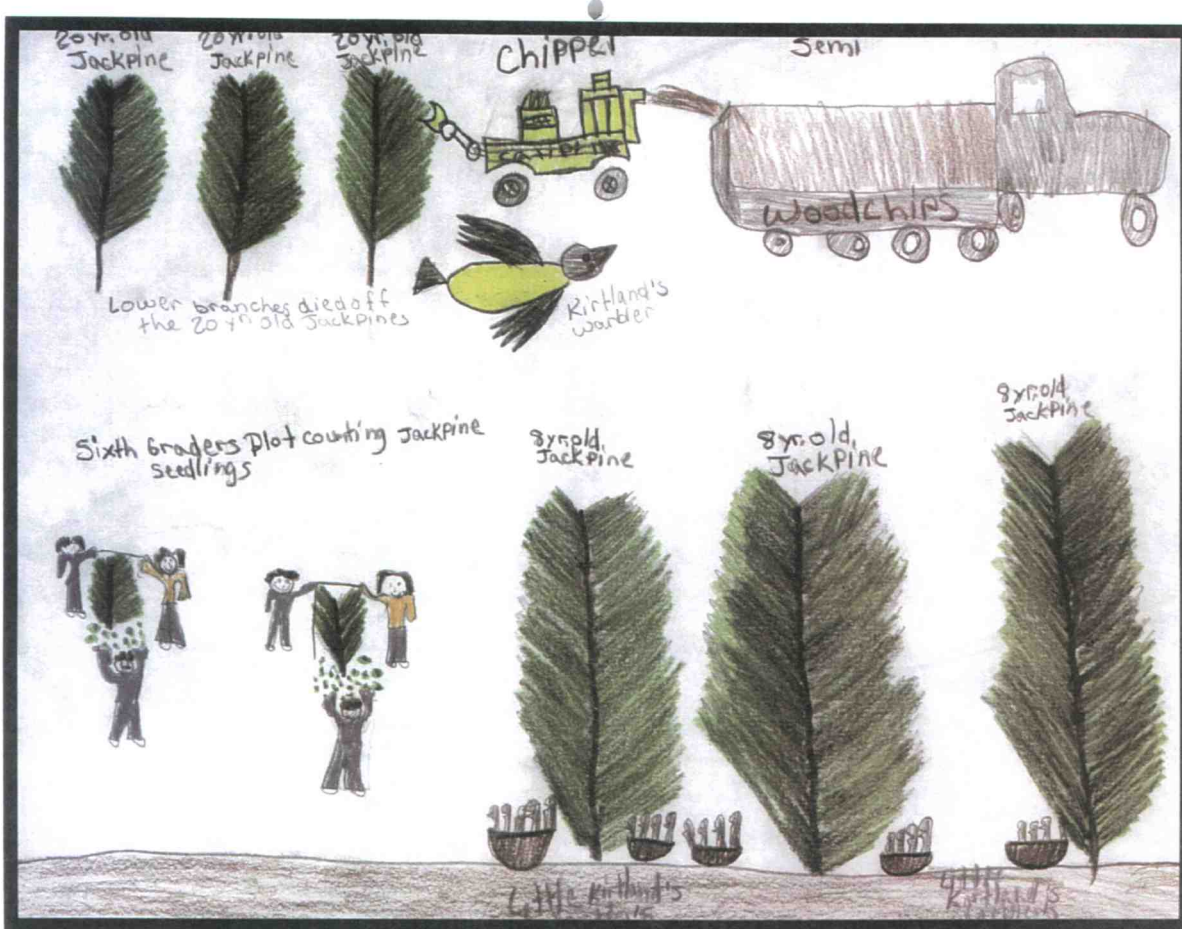

Kayla Siminski, Grade 6, Rose City Middle School