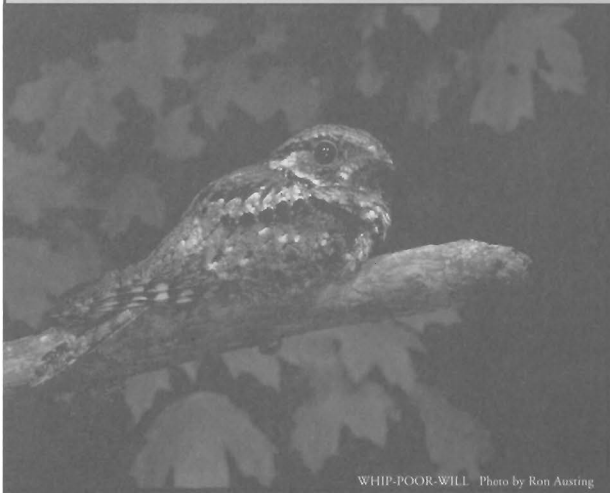

	JAN	FEB	MAR	APR	MAY	JUN	JUL	AUG	SEP	OCT	NOV	DEC
Vesper Sparrow												
Savannah Sparrow												
Grasshopper Sparrow												
Henslow's Sparrow												
Le Conte's Sparrow	•	•	•	•	•					•	•	•
Fox Sparrow												
Song Sparrow												
Lincoln's Sparrow					•	•	•			•	•	
Swamp Sparrow												
White-throated Sparrow												
White-crowned Sparrow												
Dark-eyed Junco												
Northern Cardinal												
Rose-breasted Grosbeak	•	•	•	•	•						•	•
Blue Grosbeak												
Indigo Bunting												
Dickcissel												
Bobolink												
Red-winged Blackbird												
Eastern Meadowlark												
Rusty Blackbird					•	•					•	•
Brewer's Blackbird	•	•	•	•	•						•	•
Common Grackle												
Brown-headed Cowbird												
Orchard Oriole												
Baltimore Oriole												
Purple Finch												
House Finch												
Pine Siskin	•	•	•	•	•	•				•	•	•
American Goldfinch												
Evening Grosbeak	•	•	•	•	•	•					•	•
House Sparrow												

LEGEND

- Abundant 
- Common 
- Uncommon 
- Rare 
- Accidental 

WHIP-POOR-WILL Photo by Ron Austing

ARNOLD AIR FORCE BASE

Dedicated in 1951 by President Truman, Arnold Air Force Base (AAFB) was named for the late General "Hap" Arnold, father of the Air Force. AAFB houses Arnold Engineering and Development Center (AEDC), a facility dedicated to support aerospace systems development by testing hardware in flight simulation facilities. Mission: To provide customers with the world's most effective and affordable aerospace ground test and evaluation, and simulation products and services.